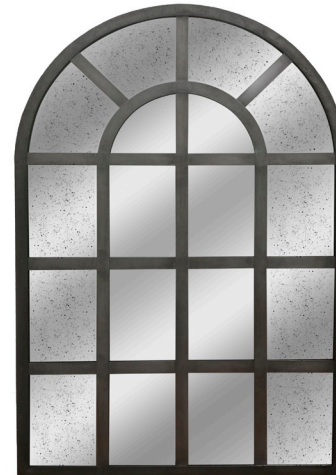

RE-ENGINEERED - ARCH

Classical arch frames with mirror or plant frame

ENG134
RE-Engineered Arch Mirror
Lightly Distressed Glass
W: 80 H: 120 D: 3
0.06m³

ENG135
RE-Engineered Arch
Plant Hanger
W: 80 H: 120 D: 3
0.06m³