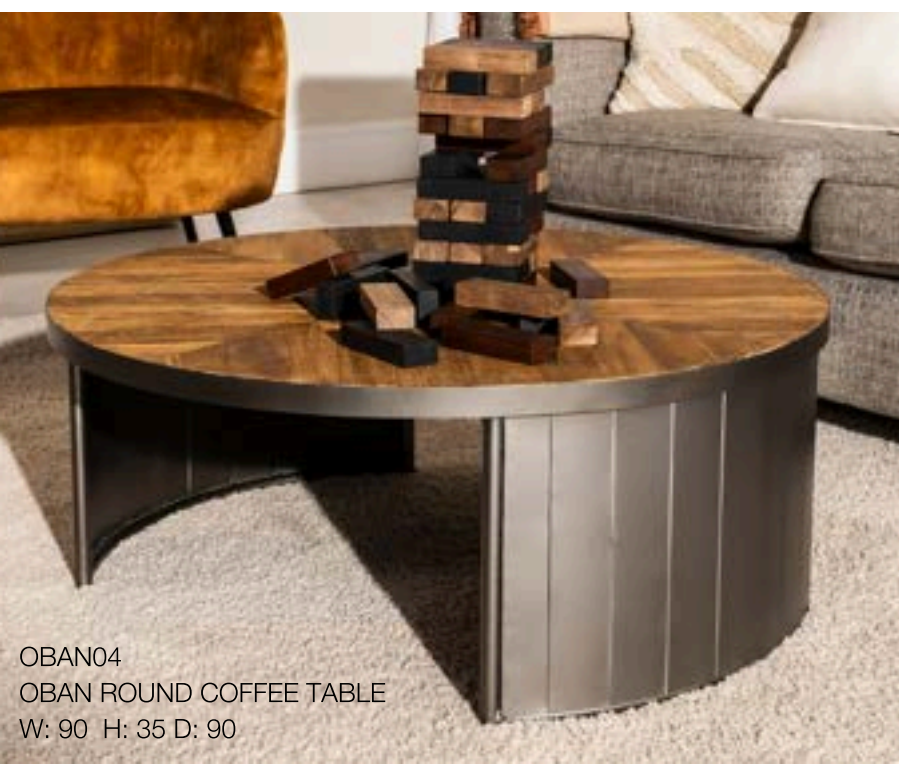

OBAN04
OBAN ROUND COFFEE TABLE
W: 90 H: 35 D: 90