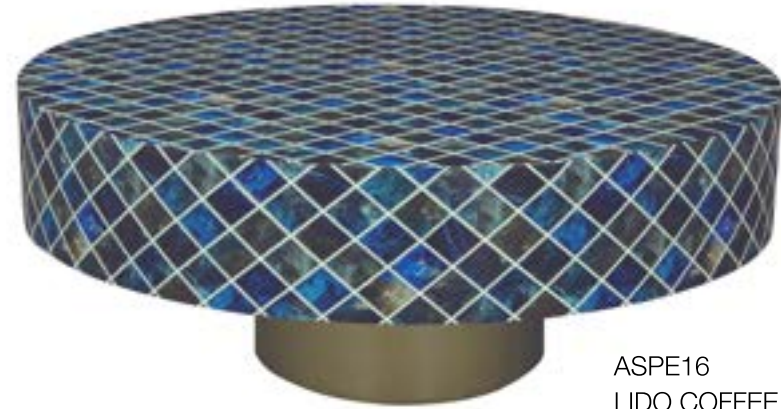

ASPECT BUBBLE

New modern, organic statement tables in matt marble and tile finishes.

ASPE16
LIDO COFFEE TABLE
W: 100 H: 41 D: 100