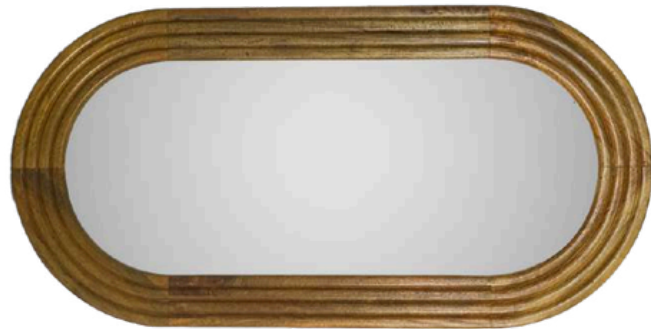

# ENGINEERED ARUBA

New mango wood tables and mirror with rattan panel shelves and tactile curves.

ENG171  
ARUBA 6 BOTTLE WINE RACK  
W: 45 H: 79 D: 8

ENG173  
ARUBA CANDLESTICKS - SET OF 3  
W: 8 H: 20/15/10 D: 8