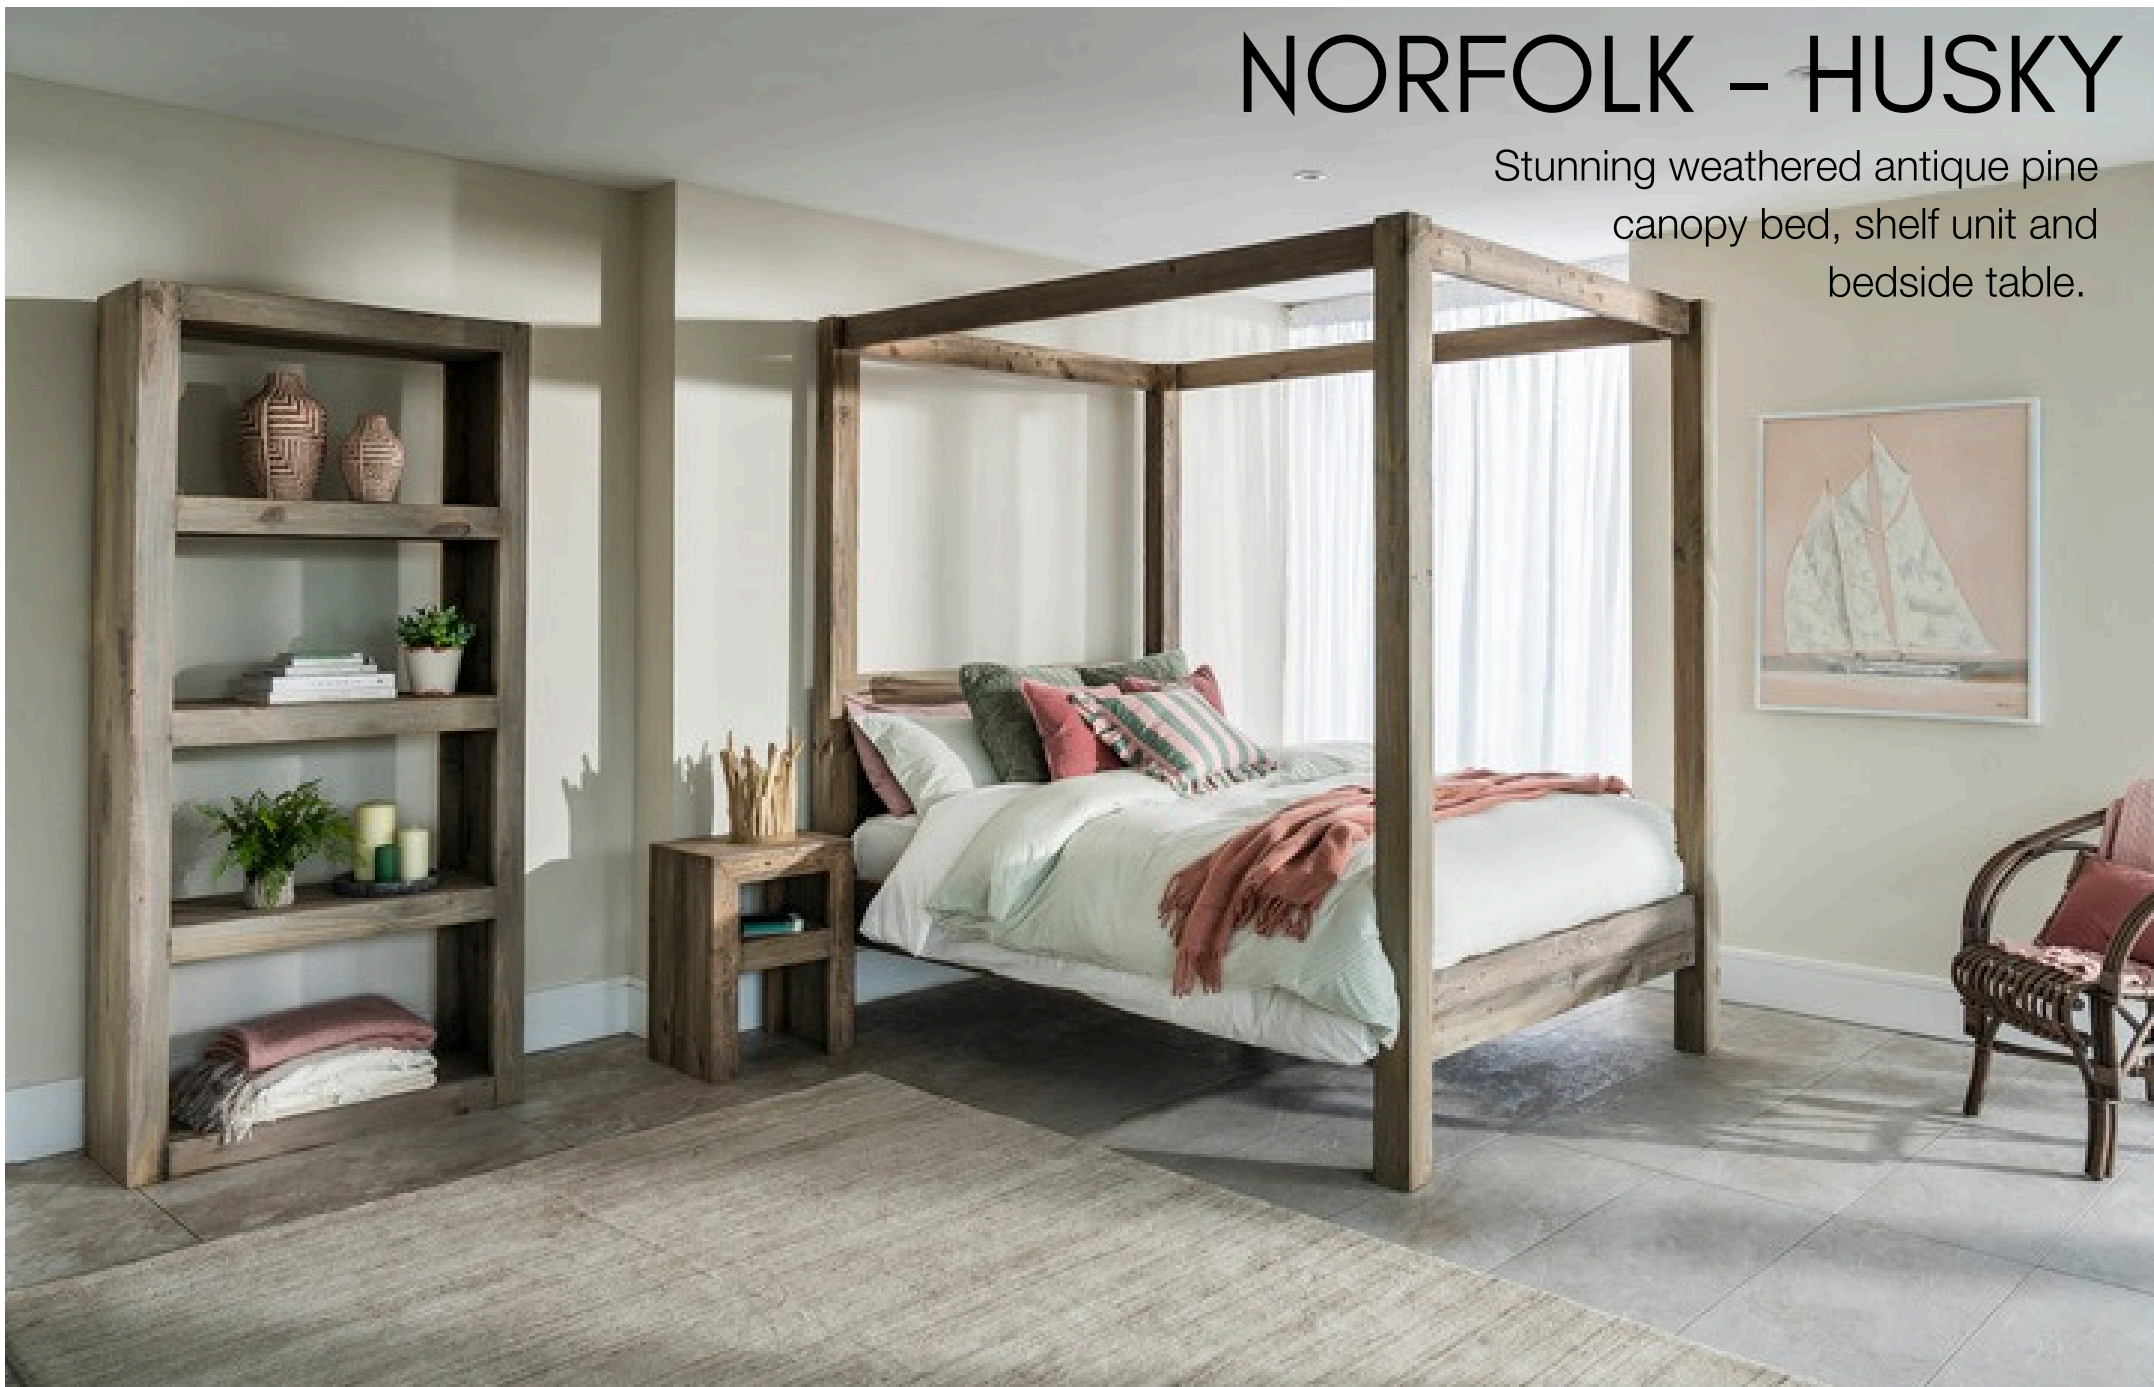

# NORFOLK

Weathered antique pine  
companion living and dining  
pieces.

NORF09  
NORFOLK GLAZED CABINET  
W: 85 H: 140 D: 35

# NORFOLK - HUSKY

Stunning weathered antique pine canopy bed, shelf unit and bedside table.

NORF12  
HUSKY OPEN BOOKCASE  
W: 90 H: 200 D: 35

NORF11  
HUSKY BEDSIDE TABLE  
W: 45 H: 60 D: 35

NORF10  
HUSKY 4 POSTER BED - KINGSIZE  
W: 168 H: 215 D: 222