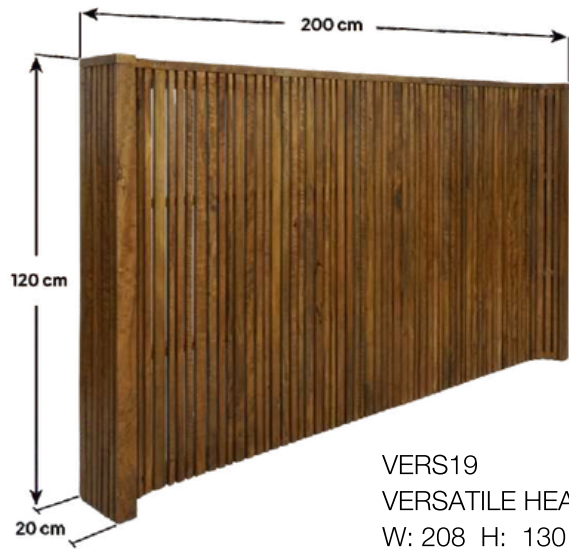

# ENGINEERED ARUBA

New mango wood tables and mirror with rattan panel shelves and tactile curves.

ENG171  
ARUBA 6 BOTTLE WINE RACK  
W: 45 H: 79 D: 8

ENG173  
ARUBA CANDLESTICKS - SET OF 3  
W: 8 H: 20/15/10 D: 8

ENG170  
ARUBA OVAL MIRROR  
W: 120 H: 60 D: 5

ENG178  
ARUBA BOBBLE MIRROR  
W: 80 H: 80 D: 5

VERS19  
VERSATILE HEADBOARD  
W: 208 H: 130 D: 28

ENG174  
LOUVRE CABINET  
W: 38 H: 76 D: 33