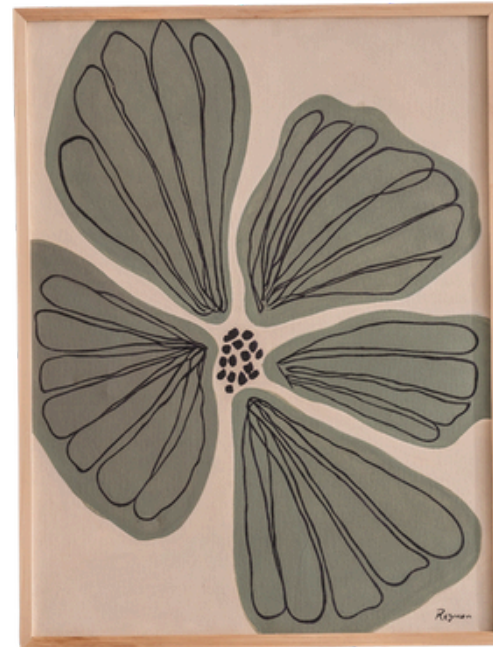

# ART 1

ART343  
GEOMETRY MUSTARD  
W: 60 H: 80 D: 4

ART344-TC  
HARVEST FLOWERS - TEXTURED CREAM  
W: 60 H: 80 D: 4

ART344-TR  
HARVEST FLOWERS - TEXTURED RED  
W: 60 H: 80 D: 4

ART341  
POPPY - OLIVE  
W: 60 H: 80 D: 4

ART342  
MIRRORED ARCH  
W: 60 H: 80 D: 4