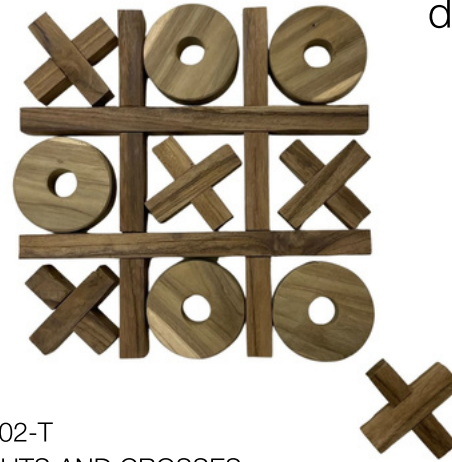

GAMES & HOBBY

Old style wooden games of noughts and crosses and dice, and NEW Blox tower building game, in printed calico drawstring bags.

GAME02-T
NOUGHTS AND CROSSES
W: 30 H: 2.5 D: 30