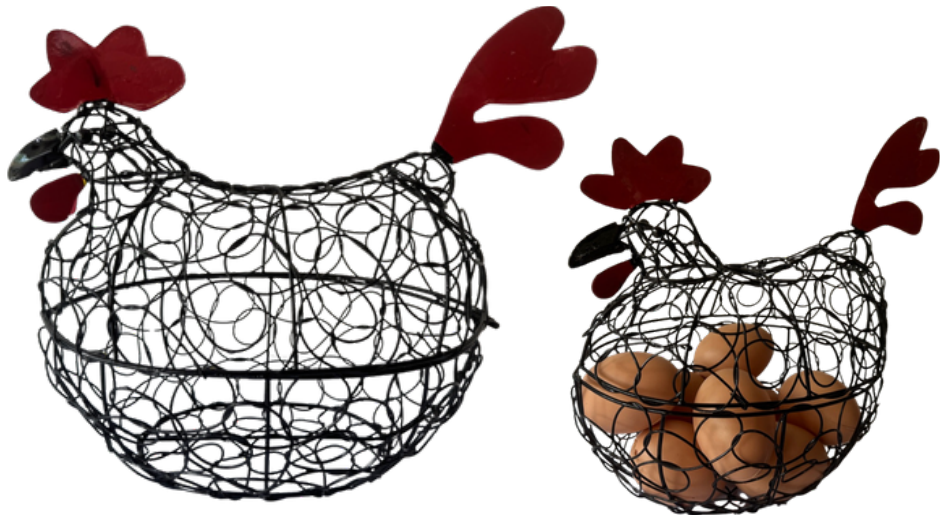

# GREEN CUISINE

GREE69  
BAKERS BOWL  
W:25 H:13 D: 25

GREE42  
SET OF 2 SERVING BOWLS  
W:30/35 H:10 D: 30/35

GREE40  
LARGE SERVING BOWL  
W:30 H:11 D: 30

GREE70  
PERFUME BOTTLE (PACK OF 2)  
W:6 H:8 D: 6

GREE59-L  
CHICKEN EGG BASKET LARGE -  
PACK OF 4  
W: 32 H: 26 D: 16

GREE59-M  
CHICKEN EGG BASKET MEDIUM-  
PACK OF 4  
W: 25 H: 25 D: 16

GREE60  
WOODEN JUG  
W:16 H:16 D: 14

GREE41  
SET OF 2 SERVING PAWS  
W:10 H:7 D: 4